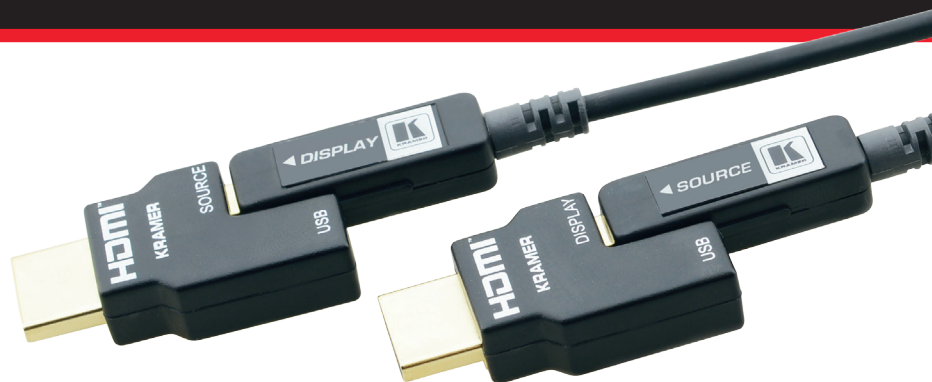

## CLS-AOCH/60

Active Optical  
UHD Pluggable HDMI Cable

LOW SMOKE & HALOGEN FREE

Kramer's AOCH/60 is a state of the art Active Optical HDMI Cable for running 4K UHD HDMI 2.0 signals, 4K@60Hz (4:4:4) UHD, over long distances up to 100 meter (328 ft), in a simple & practical way.

This Hybrid-Fiber Cable HDMI ends can quickly detach, offering a much smaller head that can be run through conduit or other tight spaces with the Included pulling capsule, they are also interchangeable. DVI ends can be purchased separately.

The AOCH/60 cables are thinner, lighter and more flexible than copper or even standard optical cables while providing transparent EDID, HDCP and HDR support without signal attenuation and also provide reduced risk of EMI and RFI interference which provides a perfect solution for critical AV installations that demand the highest signal integrity.

### Features

- Video Resolution – Up to 4K@60Hz 4:4:4
- High Data Transfer Rate – Up to 18Gbps
- Embedded Audio – PCM 8-channel, Dolby Digital True HD and DTS-HD Master Audio
- HDMI support - HDCP 2.2 ,HDR (High dynamic range), EDID and CEC
- High-quality connectors – 24K gold-plated, corrosion-resistant and best possible connectivity
- Reduced EMI and RFI
- Thin Construction – 3.4mm (0.13”) diameter
- Jacket Construction – Low smoke & halogen free
- RoHS 2011/65/EU compliant
- Varied Selection of Lengths – Available in versions from 10 to 100m (33 to 328ft)