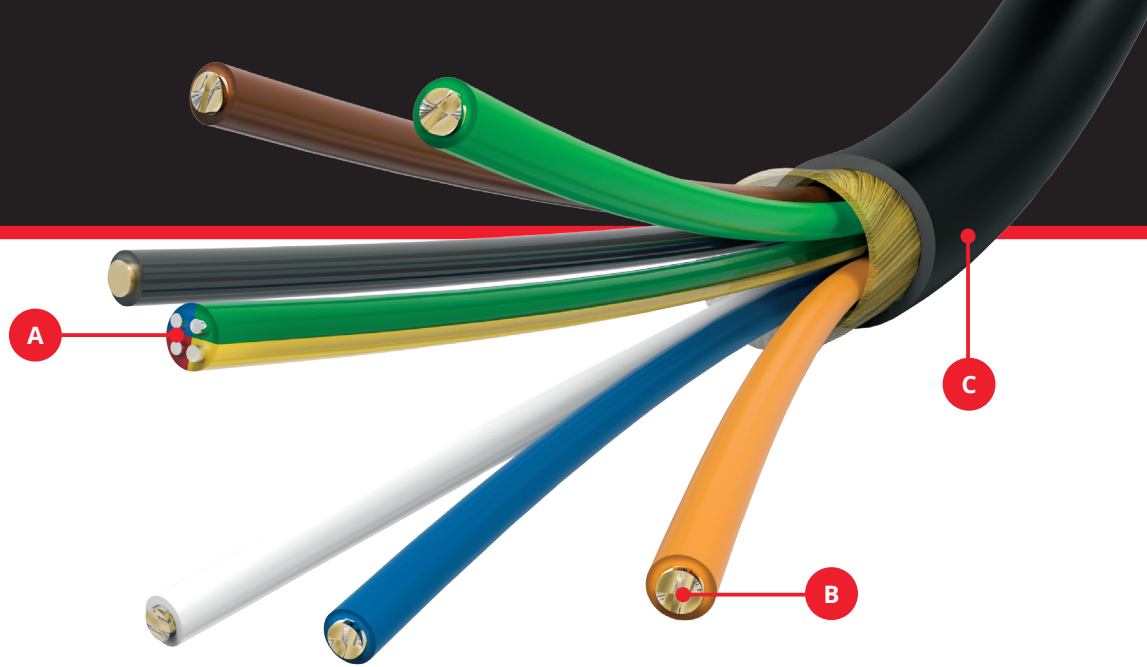

CABLE SPECIFICATIONS

AUDIO & VIDEO SPECIFICATIONS

Video Resolution	Up to 4K@60Hz 4:4:4 across all lengths
Data Rate (max)	Up to 18 Gbps
Supported Color Spaces	RGB, YCbCr, xvYCC, Adobe sRGB, sYCC601
Embedded Audio	Dolby Digital Plus, Dolby TrueHD, DTS-HD Master Audio™, DVD Audio, SA-CD
HDMI Support	HDCP 2.2, HDR, EDID and CEC

PHYSICAL SPECIFICATIONS

Connector-1 (source end)	Male HDMI type-A 24K gold plated (pluggable) / Male HDMI type D
Connector-2 (display end)	Male HDMI type-A 24K gold plated (pluggable) / Male HDMI type D
Cable Structure	Hybrid Optical Fiber Cable
Fiber Optic A	Multi-mode Fiber
Conductors B	6x28AWG (7/0.127mm)
Outer Sheath Material C	Low smoke & halogen free
Outer Sheath Color	Black
Outer Sheath Diameter	3.4mm
Cable Bending Radius	6mm
Connector Max. Pulling Strength	22lbs/10kg
Max. Compression Load Resistance	500N (50kg, 110lbs)

POWER SPECIFICATIONS

Power Supply	Connect the supplied USB cable to an external USB power source
Power Consumption	0.75W max

REGULATORY

LSHF (compliance)	IEC 60332-1, IEC 60754-1, IEC 61034-2
RoHS	2011/65/ EU