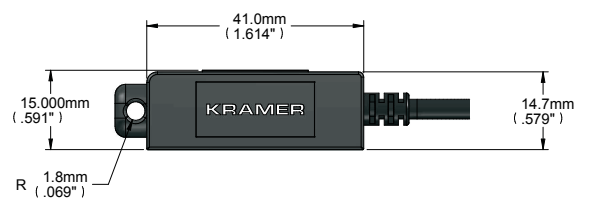

Pulling Capsule Dimensions