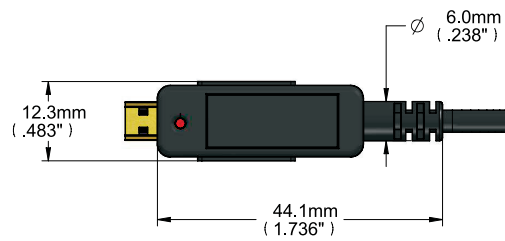

### PHYSICAL SPECIFICATIONS

Connector-1 (source end)	Male HDMI type-A 24K gold plated (pluggable) / Male HDMI type D
Connector-2 (display end)	Male HDMI type-A 24K gold plated (pluggable) / Male HDMI type D
Cable Structure	Hybrid Optical Fiber Cable
Fiber Optic <b>A</b>	Multi-mode Fiber
Conductors <b>B</b>	6x28AWG (7/0.127mm)
Outer Sheath Material <b>C</b>	Low smoke & halogen free
Outer Sheath Color	Black
Outer Sheath Diameter	3.4mm
Cable Bending Radius	6mm
Connector Max. Pulling Strength	22lbs/10kg
Max. Compression Load Resistance	500N (50kg, 110lbs)

## OUTLINE DIMENSIONS