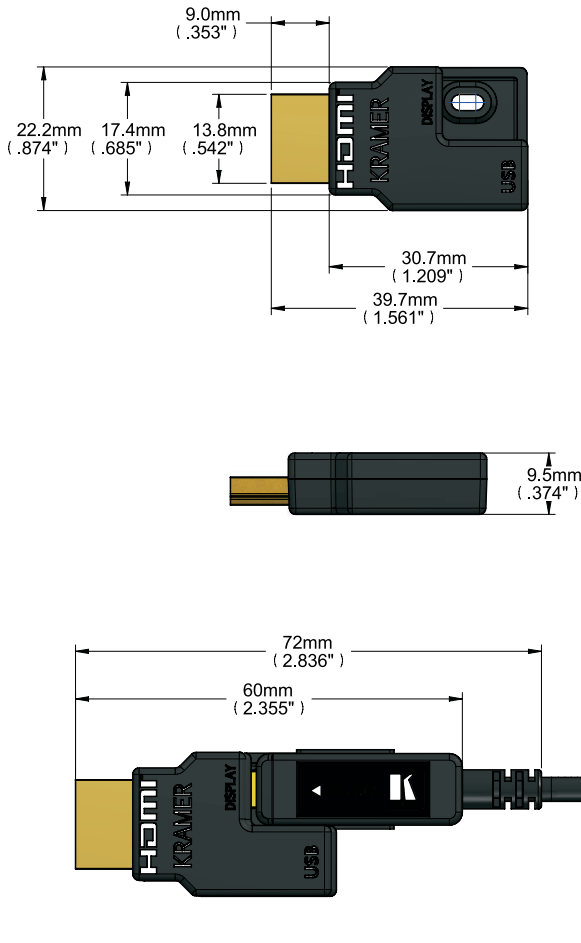

### Features

- Video Resolution – Up to 4K@60Hz 4:4:4
- High Data Transfer Rate – Up to 18Gbps
- Embedded Audio – PCM 8-channel, Dolby Digital True HD and DTS-HD Master Audio
- HDMI support - HDCP 2.2 ,HDR (High dynamic range), EDID and CEC
- High-quality connectors – 24K gold-plated, corrosion-resistant and best possible connectivity
- Reduced EMI and RFI
- Thin Construction – 3.4mm (0.13”) diameter
- Jacket Construction – Low smoke & halogen free
- RoHS 2011/65/EU compliant
- Varied Selection of Lengths – Available in versions from 10 to 100m (33 to 328ft)

## CABLE SPECIFICATIONS

### PHYSICAL SPECIFICATIONS

Connector-1 (source end)	Male HDMI type-A 24K gold plated (pluggable) / Male HDMI type D
Connector-2 (display end)	Male HDMI type-A 24K gold plated (pluggable) / Male HDMI type D
Cable Structure	Hybrid Optical Fiber Cable
Fiber Optic <b>A</b>	Multi-mode Fiber
Conductors <b>B</b>	6x28AWG (7/0.127mm)
Outer Sheath Material <b>C</b>	Low smoke & halogen free
Outer Sheath Color	Black
Outer Sheath Diameter	3.4mm
Cable Bending Radius	6mm
Connector Max. Pulling Strength	22lbs/10kg
Max. Compression Load Resistance	500N (50kg, 110lbs)

## OUTLINE DIMENSIONS