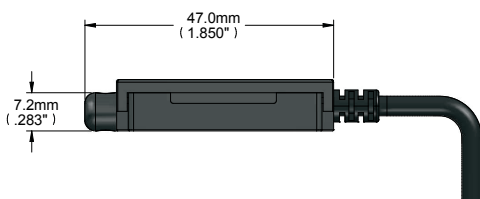

Pulling Capsule Dimensions