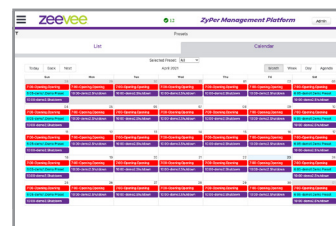

Zyper MultiCodec Management Platform

ZyPer4K Management Platform (MP) 24 Licenses is a LINUX appliance (NUC) with API and intuitive graphic user interface for management of ZyPer4K Encoders and Decoders. Includes power supply and licenses for up to 24 Encoder/Decoders.

Z4KMP48

What's in the box?

- ZyPer4K Management Platform (MP) 48 Licenses
- Power Supply

ZyPer Management Platform

zeevee
AV Over IP Made Easy

Product Number: Z4KMP48

ZyPer MultiCodec Management Platform Interface

Create and Manage Multiviews with up to 19 Sources

Create and Manage Video Walls with up to 225 Displays

Configure Presets and Schedule them up to a year in advance

Preview streams / Confidence monitoring