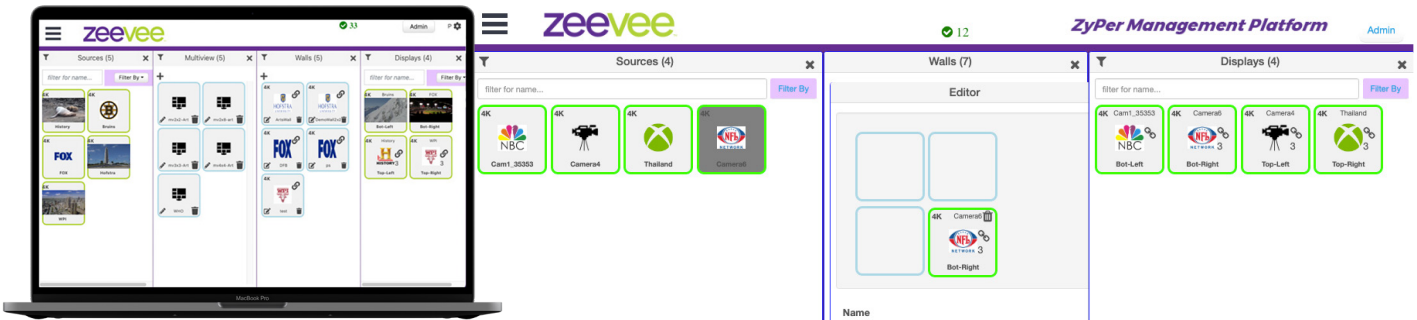

Zyper MultiCodec Management Platform

ZyPer4K Management Platform (MP) 24 Licenses is a LINUX appliance (NUC) with API and intuitive graphic user interface for management of ZyPer4K Encoders and Decoders. Includes power supply and licenses for up to 24 Encoder/Decoders.

Z4KMP48

What's in the box?

- ZyPer4K Management Platform (MP) 48 Licenses
- Power Supply

ZyPer Management Platform

zeevee
AV Over IP Made Easy

Product Number: Z4KMP48

ZyPer MultiCodec Management Platform Interface

Create and Manage Multiviews with up to 19 Sources

Create and Manage Video Walls with up to 225 Displays

Configure Presets and Schedule them up to a year in advance

Preview streams / Confidence monitoring